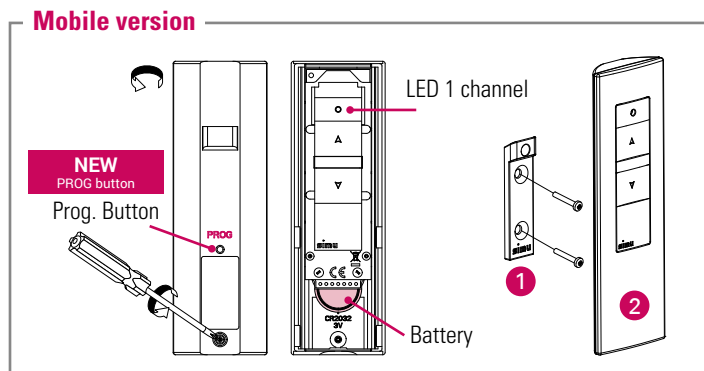

The remote control: compact, ergonomic and practical, it fits easily in the hand and can also be hung up on the wall thanks to its magnetic bracket.

Elegant, both understated and modern, this new transmitter easily blends into any kind of decor. A collection of frames with stylish colours and decorations lets you to customise his wall transmitter and bring a unique touch to your decor. You'll find this signature in the entire collection of simu-hz transmitters.

A touch of comfort: record a favourite position on your roller shutter or awning and activate it by simply pressing the stop button.

simu-hz
technology

PROGRAMMING AND ASSEMBLY

- 1 Mount the bracket on the wall
- 2 Clip on the Hz control module
- 3 Clip on the frame

- 1 Mount the bracket on the wall
- 2 Put the Hz remote control in its wall bracket

TECHNICAL CHARACTERISTICS

- POWER SUPPLY** Wall version: Pile lithium 3V type CR 2430
Mobile version: Pile lithium 3V type CR 2032
- RADIO RANGE** Wall version: 150 meters in open field and 15 meters through 2 reinforced concrete walls
Mobile version: 200 meters in open field and 20 meters through 2 reinforced concrete walls
- SIZE** Wall version: 80x80x10 mm
Mobile version: 125x40x15 mm
- OPERATING TEMPERATURE** 0°C / +45°C
- RADIO FREQUENCY** 433.42 MHz
- PROTECTION INDEX** IP30
- PRODUCT CLASS** III
- COMPATIBILITY** SIMU-Hz motors and receivers