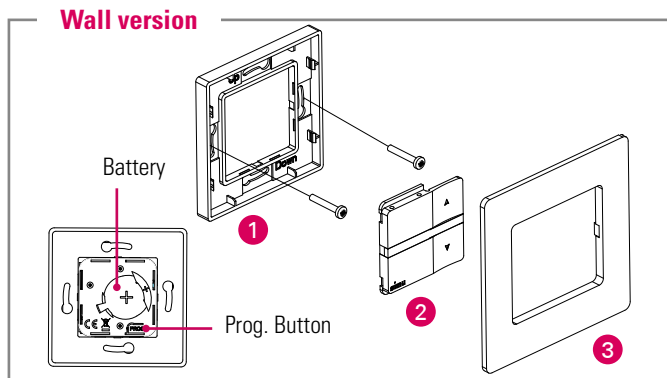

SIMU-Hz RADIO TRANSMITTERS

1 CHANNEL

THE NEW COLLECTION OF WIRELESS TRANSMITTERS TO EASILY CONTROL
A ROLLER SHUTTER, AN AWNING OR LIGHTING

A transmitter for every use: choose either a wall version that can be placed where you want or a remote version that's always within easy reach!

The remote control: compact, ergonomic and practical, it fits easily in the hand and can also be hung up on the wall thanks to its magnetic bracket.

Elegant, both understated and modern, this new transmitter easily blends into any kind of decor. A collection of frames with stylish colours and decorations lets you to customise his wall transmitter and bring a unique touch to your decor. You'll find this signature in the entire collection of simu-hz transmitters.

A touch of comfort: record a favourite position on your roller shutter or awning and activate it by simply pressing the stop button.

simu-hz
technology

PROGRAMMING AND ASSEMBLY

- 1 Mount the bracket on the wall
- 2 Clip on the Hz control module
- 3 Clip on the frame

- 1 Mount the bracket on the wall
- 2 Put the Hz remote control in its wall bracket

TECHNICAL CHARACTERISTICS

- POWER SUPPLY** Wall version: Pile lithium 3V type CR 2430
Mobile version: Pile lithium 3V type CR 2032
- RADIO RANGE** Wall version: 150 meters in open field and 15 meters through 2 reinforced concrete walls
Mobile version: 200 meters in open field and 20 meters through 2 reinforced concrete walls
- SIZE** Wall version: 80x80x10 mm
Mobile version: 125x40x15 mm
- OPERATING TEMPERATURE** 0°C / +45°C
- RADIO FREQUENCY** 433.42 MHz
- PROTECTION INDEX** IP30
- PRODUCT CLASS** III
- COMPATIBILITY** SIMU-Hz motors and receivers