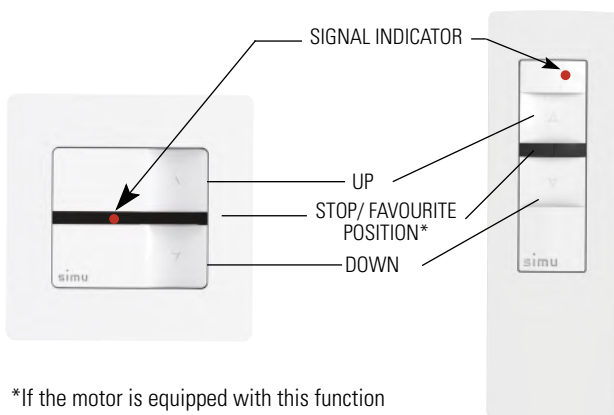

The remote control: compact, ergonomic and practical, it fits easily in the hand and can also be hung up on the wall thanks to its magnetic bracket.

Elegant, both understated and modern, this new transmitter easily blends into any kind of decor. A collection of frames with stylish colours and decorations lets you to customise his wall transmitter and bring a unique touch to your decor. You'll find this signature in the entire collection of simu-hz transmitters.

A touch of comfort: record a favourite position on your roller shutter or awning and activate it by simply pressing the stop button.

simu-hz
technology

PROGRAMMING AND ASSEMBLY

- 1 Mount the bracket on the wall
- 2 Clip on the Hz control module
- 3 Clip on the frame

- 1 Mount the bracket on the wall
- 2 Put the Hz remote control in its wall bracket

TECHNICAL CHARACTERISTICS

- POWER SUPPLY** Wall version: Pile lithium 3V type CR 2430
Mobile version: Pile lithium 3V type CR 2032
- RADIO RANGE** Wall version: 150 meters in open field and 15 meters through 2 reinforced concrete walls
Mobile version: 200 meters in open field and 20 meters through 2 reinforced concrete walls
- SIZE** Wall version: 80x80x10 mm
Mobile version: 125x40x15 mm
- OPERATING TEMPERATURE** 0°C / +45°C
- RADIO FREQUENCY** 433.42 MHz
- PROTECTION INDEX** IP30
- PRODUCT CLASS** III
- COMPATIBILITY** SIMU-Hz motors and receivers