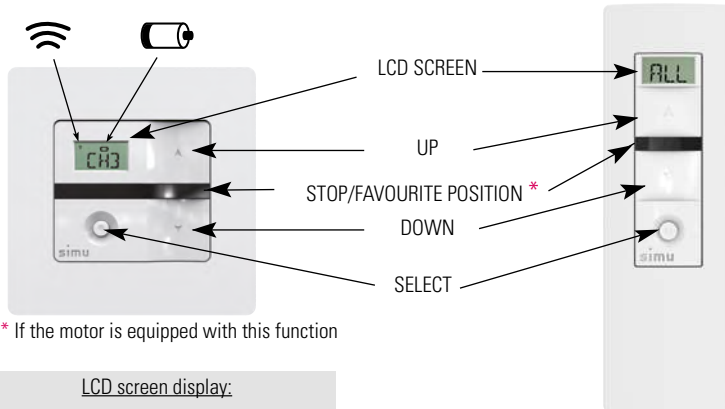

A transmitter for every use : choose either a wall version that can be placed where you want or a remote version that's always within easy reach!

The remote control: compact, ergonomic and practical, it fits easily in the hand and can also be hung up on the wall thanks to its magnetic bracket.

Elegant, both understated and modern, this new transmitter easily blends into any kind of decor.

**SIMU-HZ**
technology

PROGRAMMING AND ASSEMBLY

- 1 Mount the bracket on the wall
- 2 Clip on the Hz control module
- 3 Clip on the frame

- 1 Mount the bracket on the wall
- 2 Put the Hz remote control in its wall bracket

TECHNICAL CHARACTERISTICS

* If the motor is equipped with this function

LCD screen display:

- Channel in use
- Signal indicator
- Low battery indicator

Screen goes on standby after 2 minutes

- POWER SUPPLY** Wall version: Pile lithium 3V type CR 2430
Mobile version: Pile lithium 3V type CR 2032
- RADIO RANGE** - wall version: 150 meters in open field and 15 meters through 2 reinforced concrete walls
- mobile version: 200 meters in open field and 20 meters through 2 reinforced concrete walls
- SIZE** - wall version: 80x80x10 mm
- mobile version: 125x40x15 mm
- RADIO FREQUENCY** 433.42 MHz
- OPERATING TEMPERATURE** 0°C / +45°C
- PROTECTION INDEX** IP30
- PRODUCT CLASS** III
- COMPATIBILITY** SIMU-Hz motors and receivers