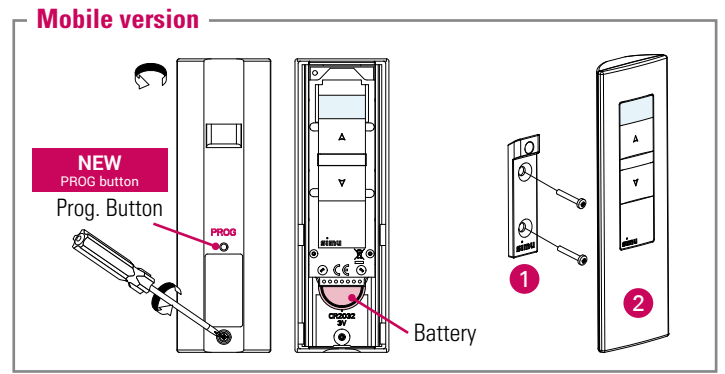

A transmitter for every use : choose either a wall version that can be placed where you want or a remote version that's always within easy reach!

The remote control: compact, ergonomic and practical, it fits easily in the hand and can also be hung up on the wall thanks to its magnetic bracket.

Elegant, both understated and modern, this new transmitter easily blends into any kind of decor.

**SIMU-HZ**
technology

PROGRAMMING AND ASSEMBLY

- 1 Mount the bracket on the wall
- 2 Clip on the Hz control module
- 3 Clip on the frame

- 1 Mount the bracket on the wall
- 2 Put the Hz remote control in its wall bracket

TECHNICAL CHARACTERISTICS

* If the motor is equipped with this function

LCD screen display:

- Channel in use
- Signal indicator
- Low battery indicator