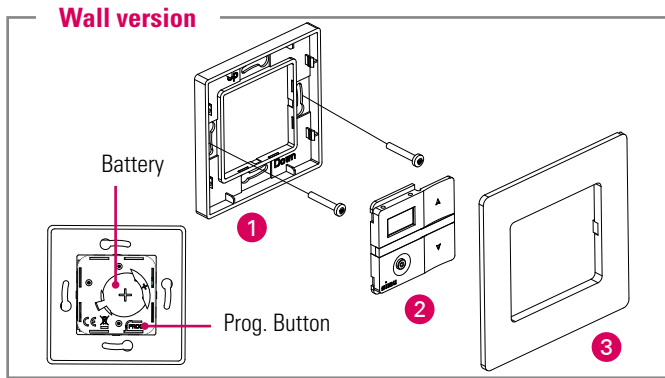

A transmitter for every use : choose either a wall version that can be placed where you want or a remote version that's always within easy reach!

The remote control: compact, ergonomic and practical, it fits easily in the hand and can also be hung up on the wall thanks to its magnetic bracket.

Elegant, both understated and modern, this new transmitter easily blends into any kind of decor.

**SIMU-HZ**
technology

PROGRAMMING AND ASSEMBLY

- 1 Mount the bracket on the wall
- 2 Clip on the Hz control module
- 3 Clip on the frame

- 1 Mount the bracket on the wall
- 2 Put the Hz remote control in its wall bracket

TECHNICAL CHARACTERISTICS

* If the motor is equipped with this function

LCD screen display:

- Channel in use
- Signal indicator
- Low battery indicator